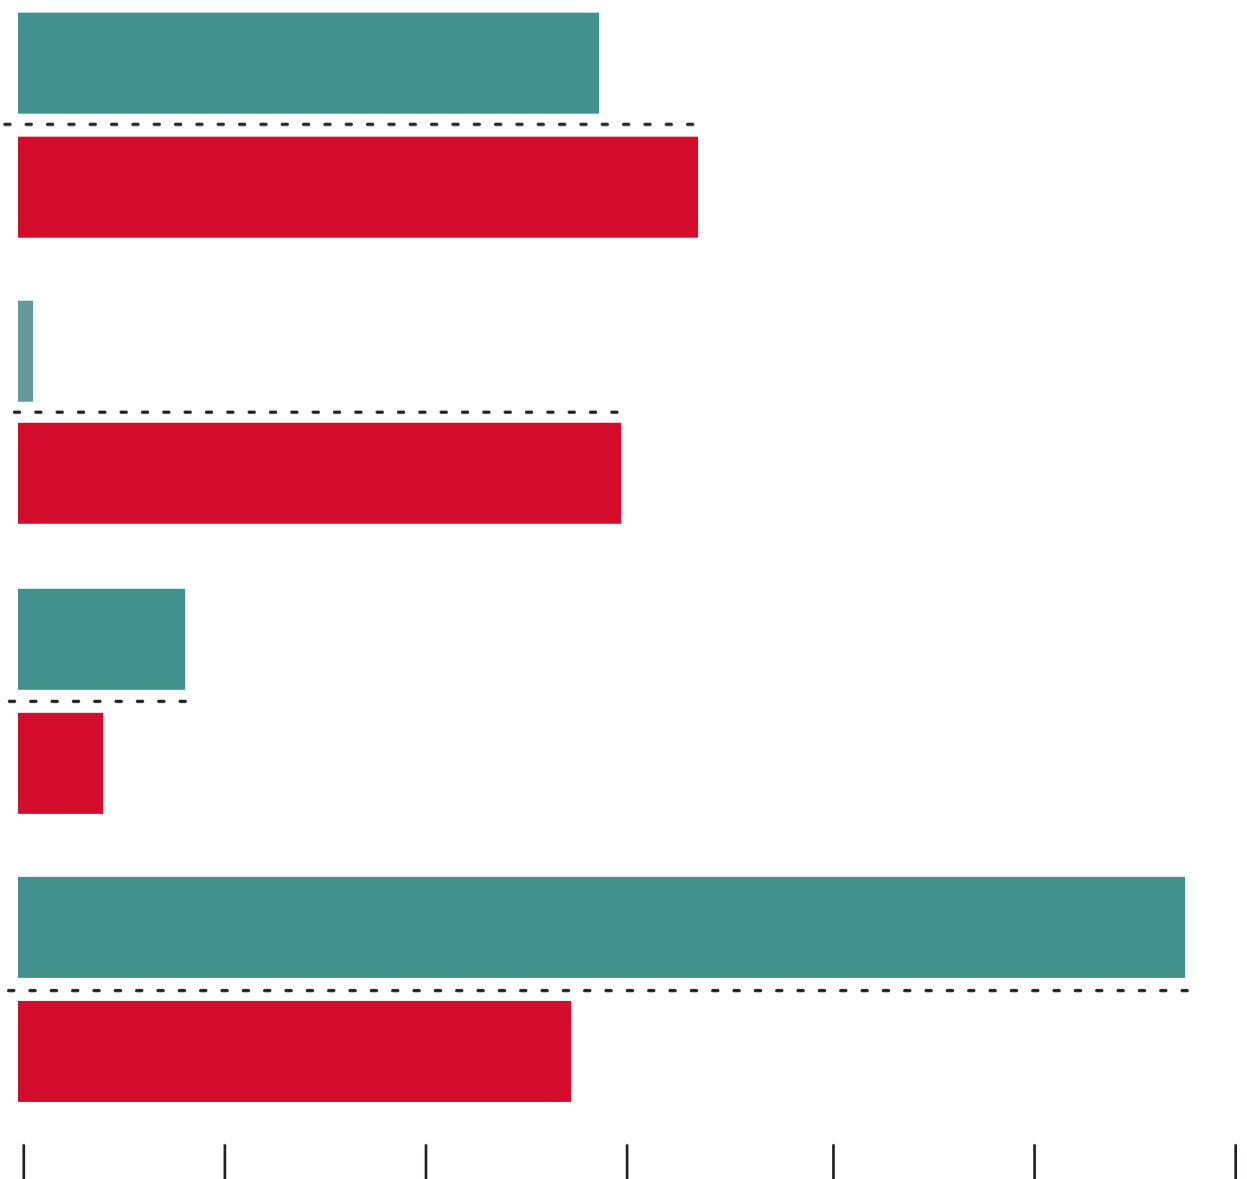

TOTAL VOTES BY MAIL **6,517**

61.2%

VOTER TURNOUT

0.3%

VOTE BY MAIL

% OF TOTAL VOTES CAST

2017

2020

ADVANCE VOTING **30.2%**

35.4%

VOTING BY MAIL **0.3%**

31.4%

ABSENTEE VOTING **8.7%**

4.4%

VOTING ON ELECTION DAY **60.8%**

28.8%

ELECTIONS BC

A non-partisan Office of the Legislature