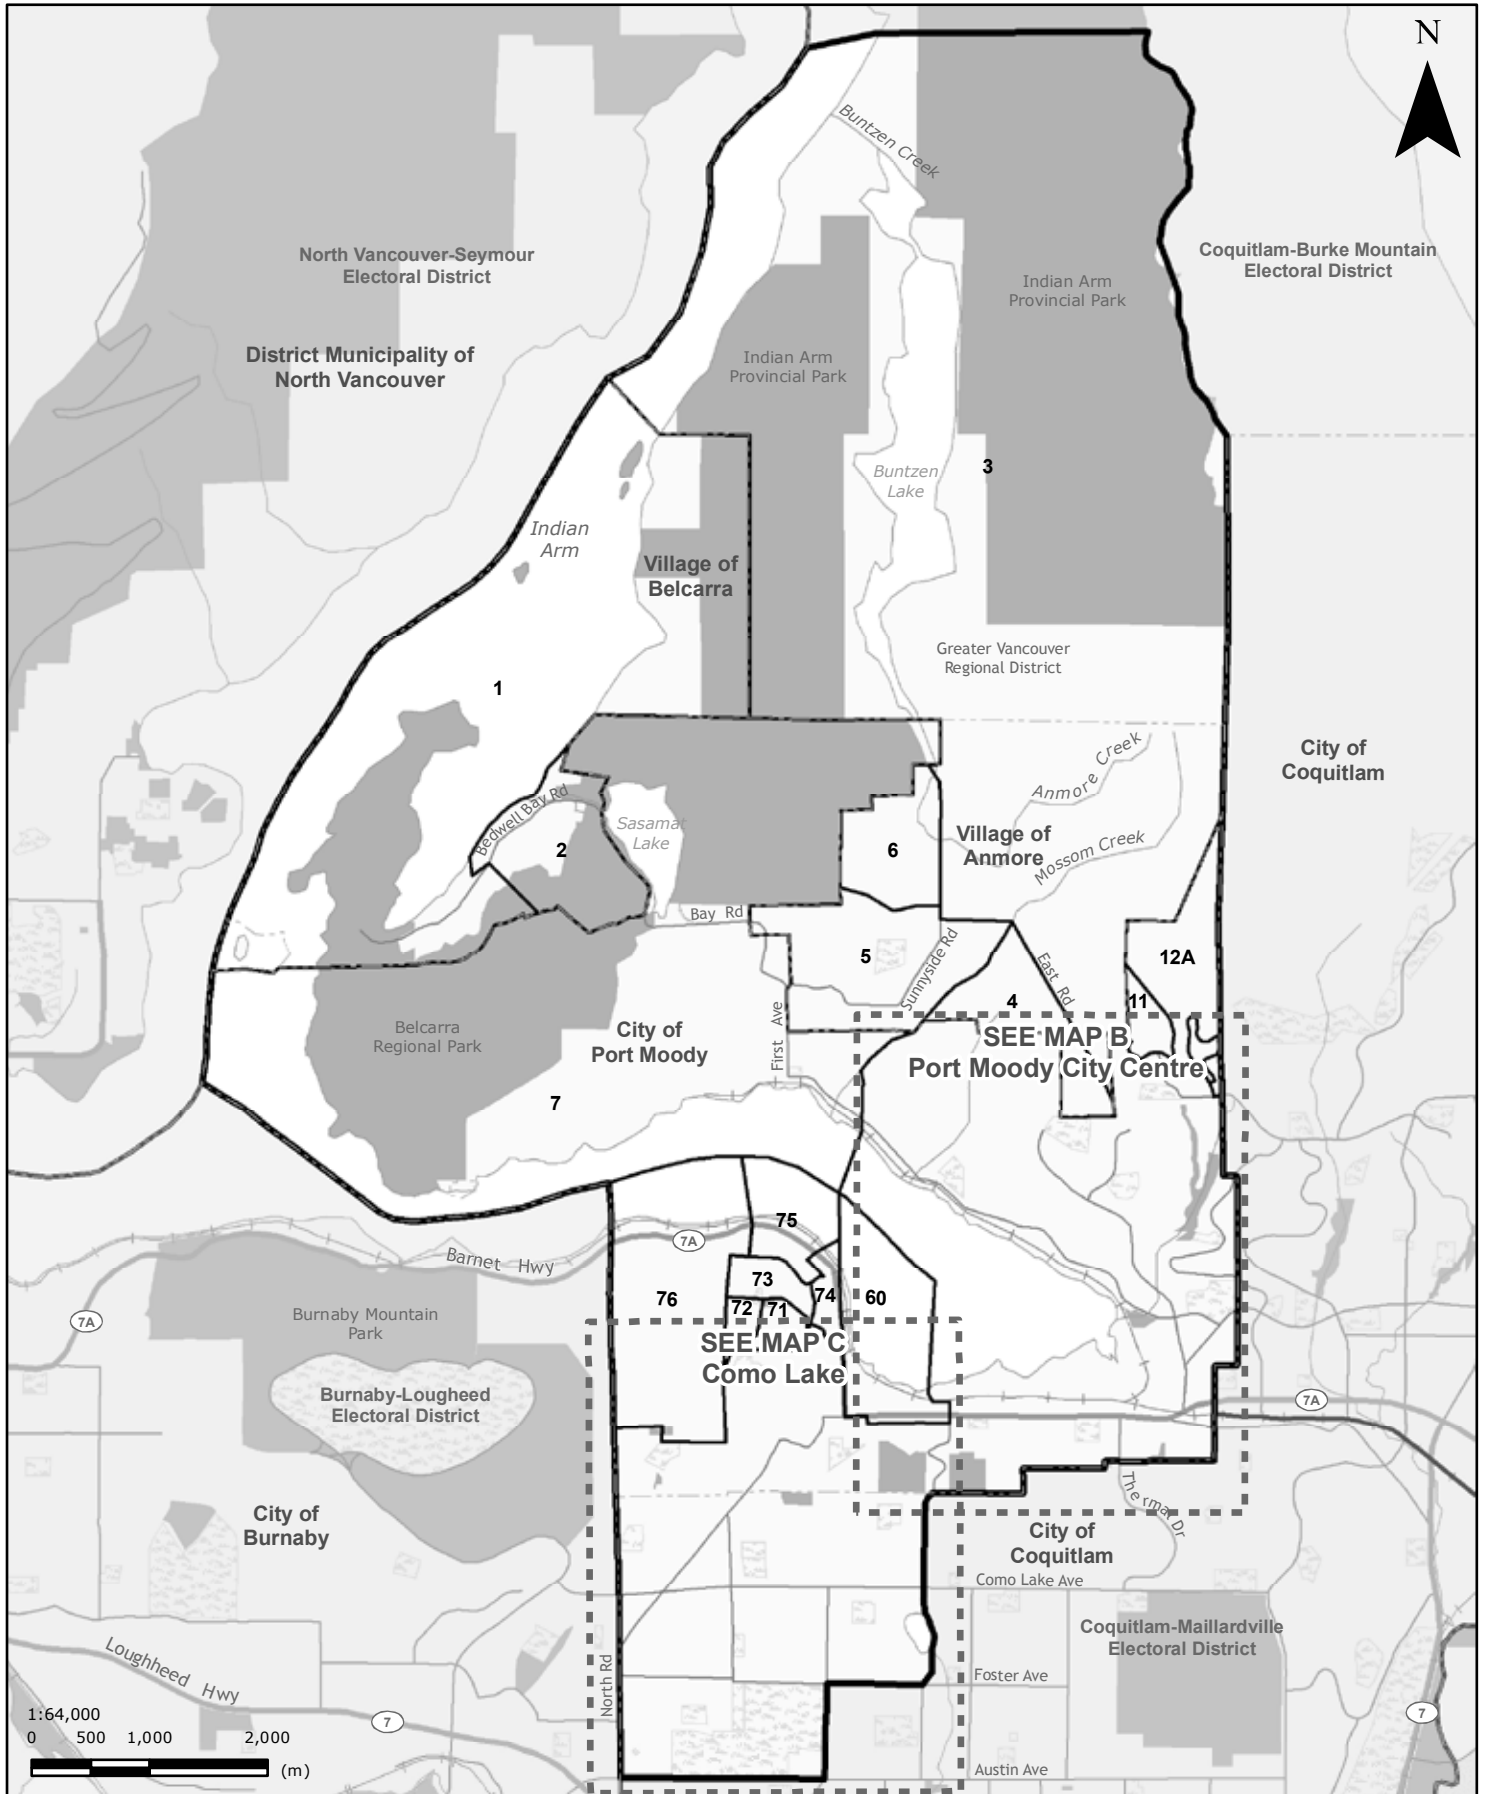

**Port Moody-Coquitlam (POM)**  
**MAP A - Port Moody-Coquitlam Electoral District**

**Port Moody-Coquitlam (POM)  
MAP C - Como Lake**

Statement of Votes  
40<sup>th</sup> Provincial General Election  
May 14, 2013

---

\*1 Voting areas 37S and 38S combined