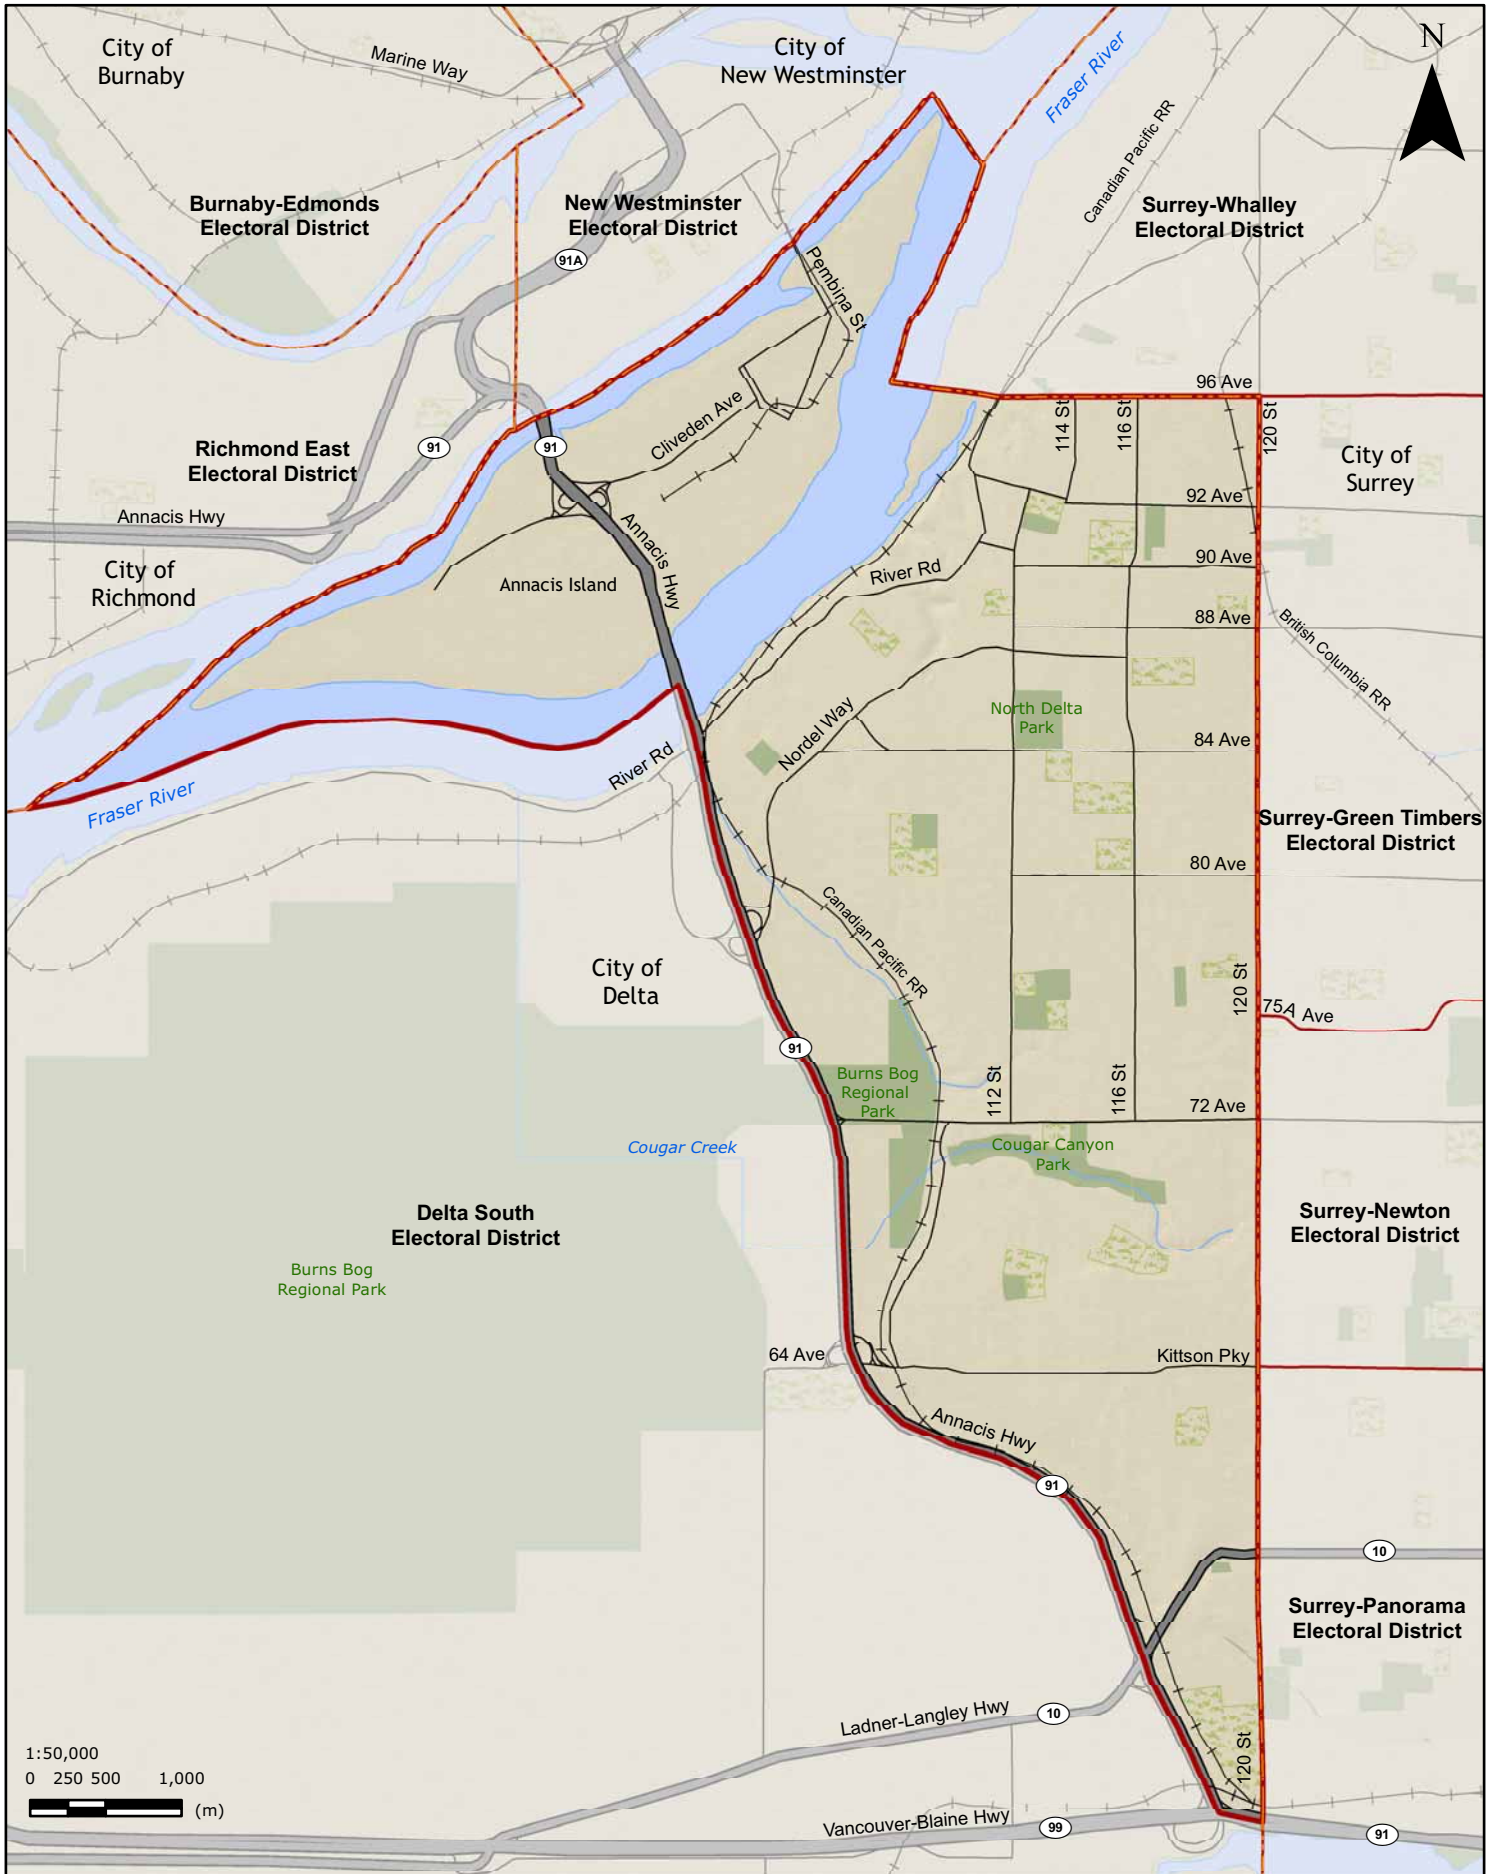

Delta North Electoral District Map Redistribution 2008

1:50,000
0 250 500 1,000
_____ (m)